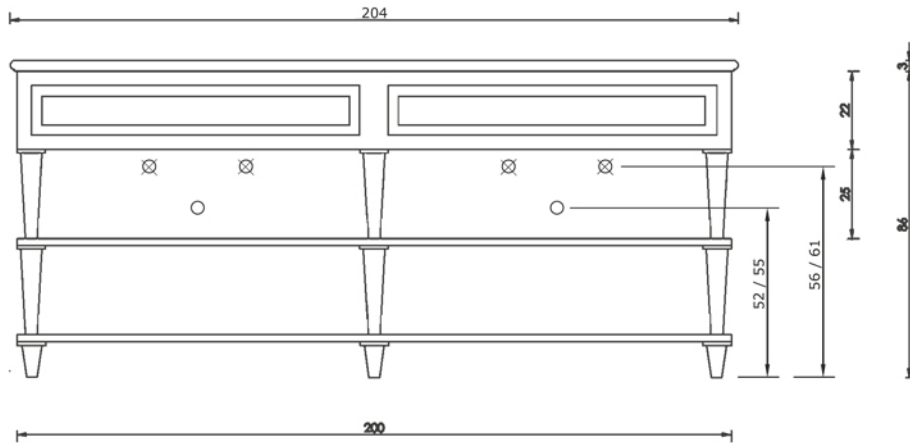

MOD. "NOTTINGHAM"  
LAVABO MOD. NOUVEAU AD INCASSO  
+ 2 FORI RUBINETTERIA

FURNITURE Collection	
Code	Description
3035 3035-CA 3035-MA 3035-DE 3035-BL	<p><b>Nottingham 200 semi-gloss lacquered bathroom cabinet (2000x600)</b></p> <p>Without marble top White Carrara Marble Black Marquinia Marble Dark Emperador Marble Absolute Black Marble</p>
5012	<p><b>Nouveau inset basin</b></p> <p>White Furniture available in the following colors: RAL 9016 White RAL 9001 Ivory RAL 7047 Pearl Grey RAL 4004 Burgundy RAL 9005 Black Other RAL</p> <p>Gloss brushing lacquer finish: + 20% on the price of furniture without top</p>