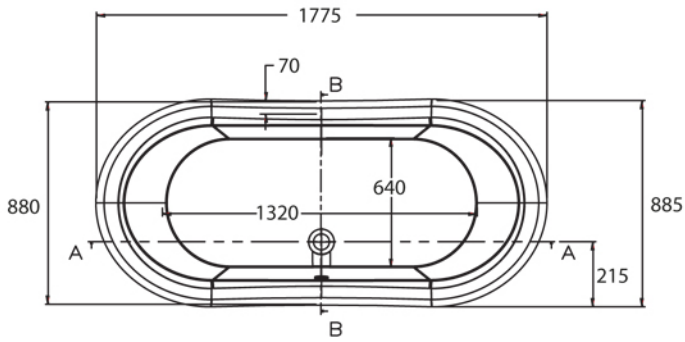

Collection ACRILICHE	
Code	Description
9345	Acrylic bathtub 1640mm White

Tavarnelle - Barberino, Firenze
 tel. +39 0558071159-190
 fax. +39 0558071185
 gentry-home.com

Collection ACRILICHE	
Code	Description
9346	Acrylic bathtub 1770mm White

Tavarnelle - Barberino, Firenze
 tel. +39 0558071159-190
 fax. +39 0558071185
 gentry-home.com

Collection ACRILICHE	
Code	Description
0200-C 0201-I/N/B 0201-O/ND	<p>Traditional bath waste with drain stopper up and down, overflow complete with exposed pipes for floor connector and siphon</p> <p>Chrome Incalux, Nickel, Bronze Gold, Dark Nickel</p>