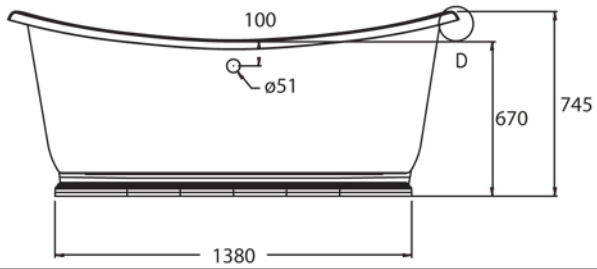

Collection ACRILICHE	
Code	Description
9345	Acrylic bathtub 1640mm White

Tavarnelle - Barberino, Firenze
 tel. +39 0558071159-190
 fax. +39 0558071185
 gentry-home.com

Collection ACRILICHE	
Code	Description
9346	Acrylic bathtub 1770mm White

Tavarnelle - Barberino, Firenze
 tel. +39 0558071159-190
 fax. +39 0558071185
 gentry-home.com

Collection ACRILICHE	
Code	Description
0200-C 0201-I/N/B 0201-O/ND	<p>Traditional bath waste with drain stopper up and down, overflow complete with exposed pipes for floor connector and siphon</p> <p>Chrome Incalux, Nickel, Bronze Gold, Dark Nickel</p>