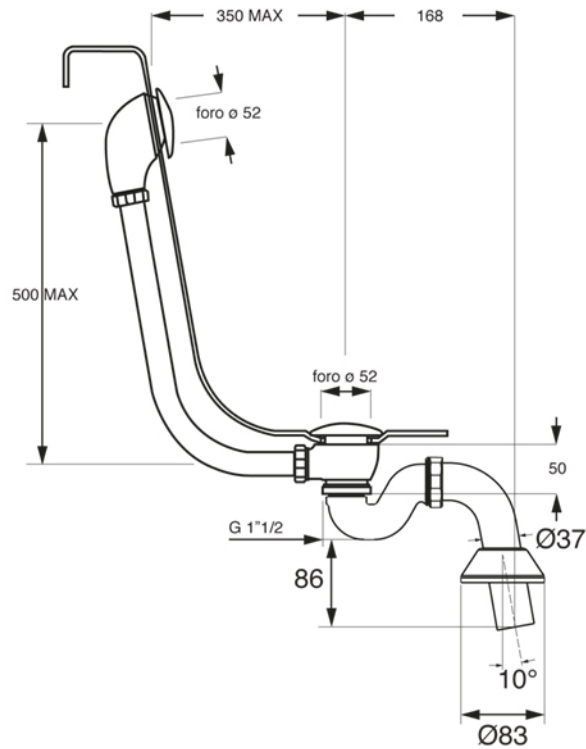

Collection ACRILICHE	
Code	Description
9345	Acrylic bathtub 1640mm White

Tavarnelle - Barberino, Firenze
 tel. +39 0558071159-190
 fax. +39 0558071185
 gentry-home.com

Collection ACRILICHE	
Code	Description
9346	Acrylic bathtub 1770mm White

Tavarnelle - Barberino, Firenze
 tel. +39 0558071159-190
 fax. +39 0558071185
 gentry-home.com

Collection ACRILICHE	
Code	Description
0200-C 0201-I/N/B 0201-O/ND	<p>Traditional bath waste with drain stopper up and down, overflow complete with exposed pipes for floor connector and siphon</p> <p>Chrome Incalux, Nickel, Bronze Gold, Dark Nickel</p>