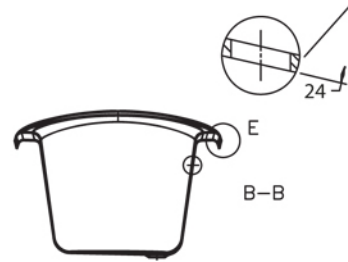

Collection ACRILICHE	
Code	Description
9345	Acrylic bathtub 1640mm White

Tavarnelle - Barberino, Firenze
 tel. +39 0558071159-190
 fax. +39 0558071185
 gentry-home.com

Collection ACRILICHE	
Code	Description
9346	Acrylic bathtub 1770mm White

Tavarnelle - Barberino, Firenze
 tel. +39 0558071159-190
 fax. +39 0558071185
 gentry-home.com

Collection ACRILICHE	
Code	Description
0200-C 0201-I/N/B 0201-O/ND	<p>Traditional bath waste with drain stopper up and down, overflow complete with exposed pipes for floor connector and siphon</p> <p>Chrome Incalux, Nickel, Bronze Gold, Dark Nickel</p>