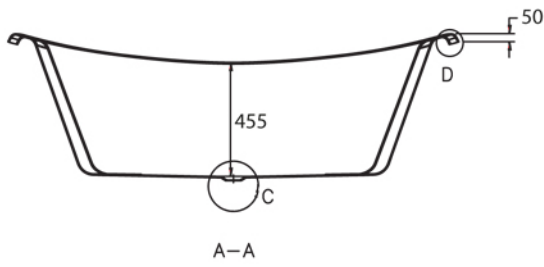

Collection ACRILICHE	
Code	Description
9345	Acrylic bathtub 1640mm White

Tavarnelle - Barberino, Firenze
 tel. +39 0558071159-190
 fax. +39 0558071185
 gentry-home.com

Collection ACRILICHE	
Code	Description
9346	Acrylic bathtub 1770mm White

Tavarnelle - Barberino, Firenze
 tel. +39 0558071159-190
 fax. +39 0558071185
 gentry-home.com

Collection ACRILICHE	
Code	Description
0200-C 0201-I/N/B 0201-O/ND	<p>Traditional bath waste with drain stopper up and down, overflow complete with exposed pipes for floor connector and siphon</p> <p>Chrome Incalux, Nickel, Bronze Gold, Dark Nickel</p>