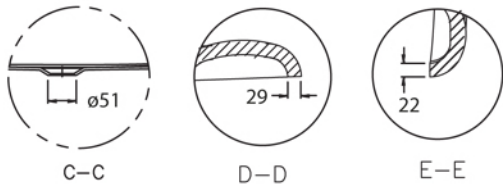

Collection ACRILICHE	
Code	Description
9345	Acrylic bathtub 1640mm White

Tavarnelle - Barberino, Firenze
 tel. +39 0558071159-190
 fax. +39 0558071185
 gentry-home.com

Collection ACRILICHE	
Code	Description
9346	Acrylic bathtub 1770mm White

Tavarnelle - Barberino, Firenze
 tel. +39 0558071159-190
 fax. +39 0558071185
 gentry-home.com

Collection ACRILICHE	
Code	Description
0200-C 0201-I/N/B 0201-O/ND	<p>Traditional bath waste with drain stopper up and down, overflow complete with exposed pipes for floor connector and siphon</p> <p>Chrome Incalux, Nickel, Bronze Gold, Dark Nickel</p>