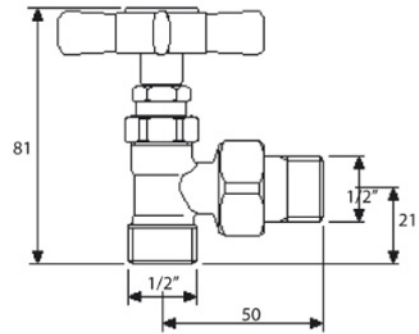

## Collection TERMOARREDO

Code	Description
9082-C 9083-I/N/B 9083-O/ND	<b>Park Lane towel warmer 575x870 mm (550 W - 473 Kcal/h t 50°)</b>  Chrome Incalux, Nickel, Bronze Gold, Dark Nickel

  
 GENTRY HOME

Tavarnelle - Barberino, Firenze  
 tel. +39 0558071159-190  
 fax. +39 0558071185  
 gentry-home.com

Collection TERMOARREDO	
Code	Description
9127-C 9128-I/N/B 9128-O/ND	<b>Valves (pair)</b> Chrome Incalux, Nickel, Bronze Gold, Dark Nickel <b>Fittings available</b> 12/14/16 copper 12/14/16 covered
9126	Electrical element complete with thermostatic control