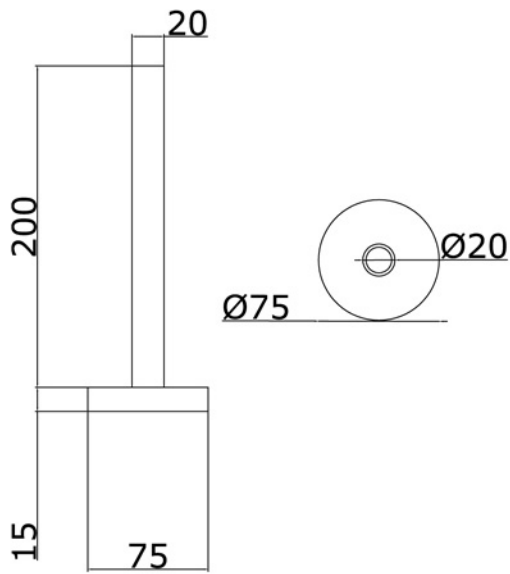

## Collection TERMOARREDO

Code	Description
9082-C 9083-I/N/B 9083-O/ND	<b>Park Lane towel warmer 575x870 mm (550 W - 473 Kcal/h t 50°)</b>  Chrome Incalux, Nickel, Bronze Gold, Dark Nickel

  
 GENTRY HOME

Tavarnelle - Barberino, Firenze  
 tel. +39 0558071159-190  
 fax. +39 0558071185  
 gentry-home.com

Collection TERMOARREDO	
Code	Description
9127-C 9128-I/N/B 9128-O/ND	<b>Valves (pair)</b> Chrome Incalux, Nickel, Bronze Gold, Dark Nickel <b>Fittings available</b> 12/14/16 copper 12/14/16 covered
9126	Electrical element complete with thermostatic control