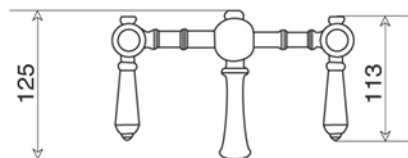

La versione Berkeley è 1/4 di giro con disco ceramico

BERKELEY Collection	
Code	Description
8347-C 8348-I/N/O/OR 8348-B/ND/R	<b>Berkeley basin mixer center to center 2 tap holes (200 mm)</b>  <b>White</b> Chrome Incalux, Nickel, Dark Gold, Rose Gold Bronze, Dark Nickel, Copper
8347B-C 8348B-I/N/O/OR 8348B-B/ND/R	<b>Black</b> Chrome Incalux, Nickel, Dark Gold, Rose Gold Bronze, Dark Nickel, Copper

Verona - Italy  
 tel. +39 045 8006917  
 fax. +39 045 8020111  
 gentry-home.com

La versione Berkeley è 1/4 di giro  
con disco ceramico

BERKELEY Collection	
Code	Description
8349-C 8350-I/N/O/OR 8350-B/ND/R	<b>Berkeley basin mixer center to center (150 mm)</b> <b>White</b> Chrome Incalux, Nickel, Dark Gold, Rose Gold Bronze, Dark Nickel, Copper
8349B-C 8350B-I/N/O/OR 8350B-B/ND/R	<b>Black</b> Chrome Incalux, Nickel, Dark Gold, Rose Gold Bronze, Dark Nickel, Copper

**GH**  
GENTRY HOME

Verona - Italy  
tel. +39 045 8006917  
fax. +39 045 8020111  
gentry-home.com

BERKELEY Collection	
Code	Description
8051-C 8052-I/N/O/OR 8052-B/ND/R	<p><b>Basin waste with plug, chain and stopper 3 tap holes</b></p> <p>Chrome            Incalux, Nickel, Dark Gold, Rose Gold            Bronze, Dark Nickel, Copper</p> <p><b>Basin waste with plug, chain and stopper 2 tap holes</b></p> <p>Chrome            Incalux, Nickel, Dark Gold, Rose Gold            Bronze, Dark Nickel, Copper</p>
8074-C 8075-I/N/O/OR 8075-B/ND/R	<p>Chrome            Incalux, Nickel, Dark Gold, Rose Gold            Bronze, Dark Nickel, Copper</p>