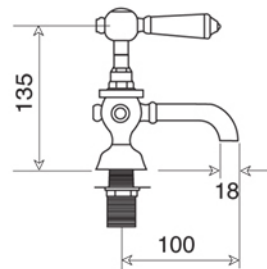

La versione Berkeley è 1/4 di giro con disco ceramico

BERKELEY Collection	
Code	Description
8347-C 8348-I/N/O/OR 8348-B/ND/R	<b>Berkeley basin mixer center to center 2 tap holes (200 mm)</b>  <b>White</b> Chrome Incalux, Nickel, Dark Gold, Rose Gold Bronze, Dark Nickel, Copper
8347B-C 8348B-I/N/O/OR 8348B-B/ND/R	<b>Black</b> Chrome Incalux, Nickel, Dark Gold, Rose Gold Bronze, Dark Nickel, Copper

Verona - Italy  
 tel. +39 045 8006917  
 fax. +39 045 8020111  
 gentry-home.com

La versione Berkeley è 1/4 di giro  
con disco ceramico

BERKELEY Collection	
Code	Description
8349-C 8350-I/N/O/OR 8350-B/ND/R	<b>Berkeley basin mixer center to center (150 mm)</b> <b>White</b> Chrome Incalux, Nickel, Dark Gold, Rose Gold Bronze, Dark Nickel, Copper
8349B-C 8350B-I/N/O/OR 8350B-B/ND/R	<b>Black</b> Chrome Incalux, Nickel, Dark Gold, Rose Gold Bronze, Dark Nickel, Copper

**GH**  
GENTRY HOME

Verona - Italy  
tel. +39 045 8006917  
fax. +39 045 8020111  
gentry-home.com

BERKELEY Collection	
Code	Description
8051-C 8052-I/N/O/OR 8052-B/ND/R	<p><b>Basin waste with plug, chain and stopper 3 tap holes</b></p> <p>Chrome            Incalux, Nickel, Dark Gold, Rose Gold            Bronze, Dark Nickel, Copper</p> <p><b>Basin waste with plug, chain and stopper 2 tap holes</b></p> <p>Chrome            Incalux, Nickel, Dark Gold, Rose Gold            Bronze, Dark Nickel, Copper</p>
8074-C 8075-I/N/O/OR 8075-B/ND/R	<p>Chrome            Incalux, Nickel, Dark Gold, Rose Gold            Bronze, Dark Nickel, Copper</p>