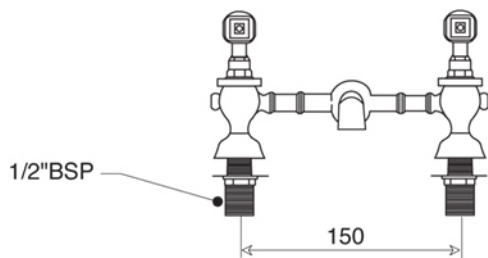

La versione Berkeley è 1/4 di giro con disco ceramico

BERKELEY Collection	
Code	Description
8347-C 8348-I/N/O/OR 8348-B/ND/R	<b>Berkeley basin mixer center to center 2 tap holes (200 mm)</b>  <b>White</b> Chrome Incalux, Nickel, Dark Gold, Rose Gold Bronze, Dark Nickel, Copper
8347B-C 8348B-I/N/O/OR 8348B-B/ND/R	<b>Black</b> Chrome Incalux, Nickel, Dark Gold, Rose Gold Bronze, Dark Nickel, Copper

Verona - Italy  
 tel. +39 045 8006917  
 fax. +39 045 8020111  
 gentry-home.com

La versione Berkeley è 1/4 di giro  
con disco ceramico

BERKELEY Collection	
Code	Description
8349-C 8350-I/N/O/OR 8350-B/ND/R	<b>Berkeley basin mixer center to center (150 mm)</b> <b>White</b> Chrome Incalux, Nickel, Dark Gold, Rose Gold Bronze, Dark Nickel, Copper
8349B-C 8350B-I/N/O/OR 8350B-B/ND/R	<b>Black</b> Chrome Incalux, Nickel, Dark Gold, Rose Gold Bronze, Dark Nickel, Copper

**GH**  
GENTRY HOME

Verona - Italy  
tel. +39 045 8006917  
fax. +39 045 8020111  
gentry-home.com

BERKELEY Collection	
Code	Description
8051-C 8052-I/N/O/OR 8052-B/ND/R	<p><b>Basin waste with plug, chain and stopper 3 tap holes</b></p> <p>Chrome            Incalux, Nickel, Dark Gold, Rose Gold            Bronze, Dark Nickel, Copper</p> <p><b>Basin waste with plug, chain and stopper 2 tap holes</b></p> <p>Chrome            Incalux, Nickel, Dark Gold, Rose Gold            Bronze, Dark Nickel, Copper</p>
8074-C 8075-I/N/O/OR 8075-B/ND/R	<p>Chrome            Incalux, Nickel, Dark Gold, Rose Gold            Bronze, Dark Nickel, Copper</p>