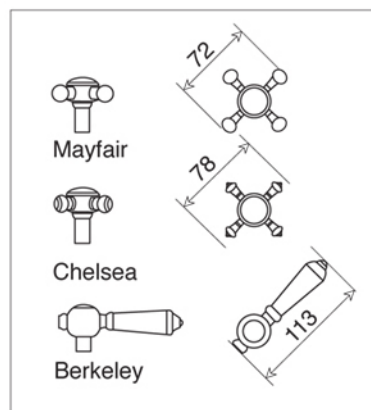

La versione Berkeley è 1/4 di giro con disco ceramico

BERKELEY Collection	
Code	Description
8347-C 8348-I/N/O/OR 8348-B/ND/R	<b>Berkeley basin mixer center to center 2 tap holes (200 mm)</b>  <b>White</b> Chrome Incalux, Nickel, Dark Gold, Rose Gold Bronze, Dark Nickel, Copper
8347B-C 8348B-I/N/O/OR 8348B-B/ND/R	<b>Black</b> Chrome Incalux, Nickel, Dark Gold, Rose Gold Bronze, Dark Nickel, Copper

Verona - Italy  
 tel. +39 045 8006917  
 fax. +39 045 8020111  
 gentry-home.com

La versione Berkeley è 1/4 di giro  
con disco ceramico

BERKELEY Collection	
Code	Description
8349-C 8350-I/N/O/OR 8350-B/ND/R	<b>Berkeley basin mixer center to center (150 mm)</b> <b>White</b> Chrome Incalux, Nickel, Dark Gold, Rose Gold Bronze, Dark Nickel, Copper
8349B-C 8350B-I/N/O/OR 8350B-B/ND/R	<b>Black</b> Chrome Incalux, Nickel, Dark Gold, Rose Gold Bronze, Dark Nickel, Copper

**GH**  
GENTRY HOME

Verona - Italy  
tel. +39 045 8006917  
fax. +39 045 8020111  
gentry-home.com

BERKELEY Collection	
Code	Description
8051-C 8052-I/N/O/OR 8052-B/ND/R	<p><b>Basin waste with plug, chain and stopper 3 tap holes</b></p> <p>Chrome            Incalux, Nickel, Dark Gold, Rose Gold            Bronze, Dark Nickel, Copper</p> <p><b>Basin waste with plug, chain and stopper 2 tap holes</b></p> <p>Chrome            Incalux, Nickel, Dark Gold, Rose Gold            Bronze, Dark Nickel, Copper</p>
8074-C 8075-I/N/O/OR 8075-B/ND/R	<p>Chrome            Incalux, Nickel, Dark Gold, Rose Gold            Bronze, Dark Nickel, Copper</p>