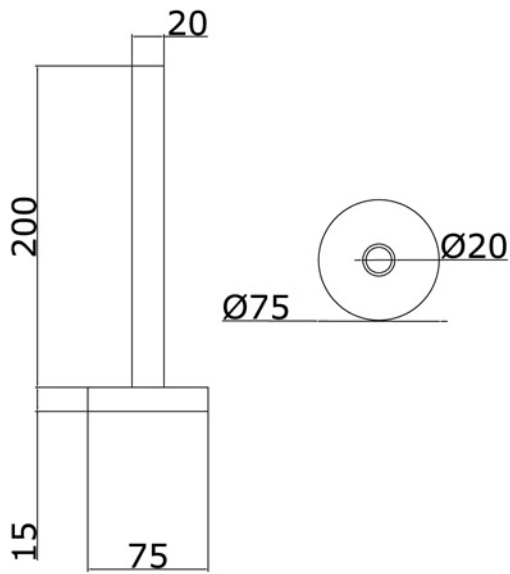

Collection TERMOARREDO	
Code	Description
9100-C 9101-I/N/B 9101-O/ND	Portobello 3 towel warmer 1538x675 mm (410 W - 353 Kcal/h t 50°) Chrome Incalux, Nickel, Bronze Gold, Dark Nickel

Tavarnelle - Barberino, Firenze
 tel. +39 0558071159-190
 fax. +39 0558071185
 gentry-home.com

Collection TERMOARREDO	
Code	Description
9127-C 9128-I/N/B 9128-O/ND	Valves (pair) Chrome Incalux, Nickel, Bronze Gold, Dark Nickel Fittings available 12/14/16 copper 12/14/16 covered
9126	Electrical element complete with thermostatic control