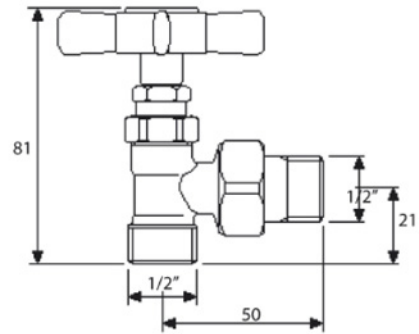

Collection TERMOARREDO	
Code	Description
9100-C 9101-I/N/B 9101-O/ND	Portobello 3 towel warmer 1538x675 mm (410 W - 353 Kcal/h t 50°) Chrome Incalux, Nickel, Bronze Gold, Dark Nickel

Tavarnelle - Barberino, Firenze
 tel. +39 0558071159-190
 fax. +39 0558071185
 gentry-home.com

Collection TERMOARREDO	
Code	Description
9127-C 9128-I/N/B 9128-O/ND	Valves (pair) Chrome Incalux, Nickel, Bronze Gold, Dark Nickel Fittings available 12/14/16 copper 12/14/16 covered
9126	Electrical element complete with thermostatic control