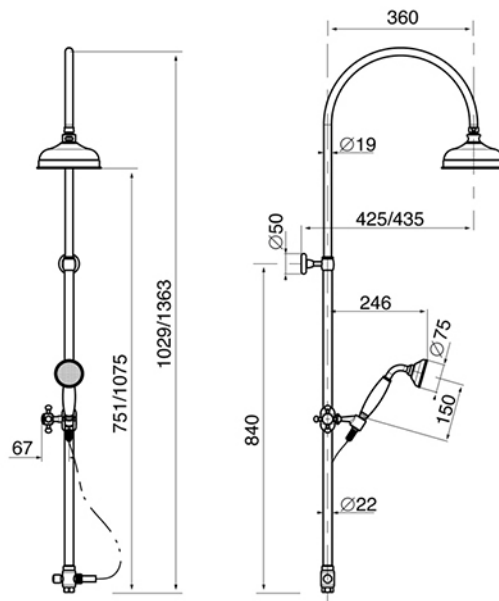

Vm 9 13 19 23 27
Kg/cm² 0,5 1 2 3 4

BERKELEY Collection	
Code	Description
8328-C 8329-I/N/O/OR 8329-B/ND/R	Berkeley external shower mixer Chrome Incalux, Nickel, Dark Gold, Rose Gold Bronze, Dark Nickel, Copper
8710-C 8711-I/N/O/OR 8711-B/ND/R	Exposed riser pipe kit Chrome Incalux, Nickel, Dark Gold, Rose Gold Bronze, Dark Nickel, Copper
8720-C 8721-I/N/O/OR 8721-B/ND/R	Exposed diverter with cradle and handshower Chrome Incalux, Nickel, Dark Gold, Rose Gold Bronze, Dark Nickel, Copper

GH
GENTRY HOME

Verona - Italy
tel. +39 045 8006917
fax. +39 045 8020111
gentry-home.com

BERKELEY Collection	
Code	Description
0113-C 0114-I/N/O/OR 0114-B/ND/R	Shower rose 20 cm Chrome Incalux, Nickel, Dark Gold, Rose Gold Bronze, Dark Nickel, Copper

GH
GENTRY HOME

Verona - Italy
tel. +39 045 8006917
fax. +39 045 8020111
gentry-home.com

BERKELEY Collection	
Code	Description
0115-C 0116-I/N/O/OR 0116-B/ND/R	Shower rose 30 cm Chrome Incalux, Nickel, Dark Gold, Rose Gold Bronze, Dark Nickel, Copper