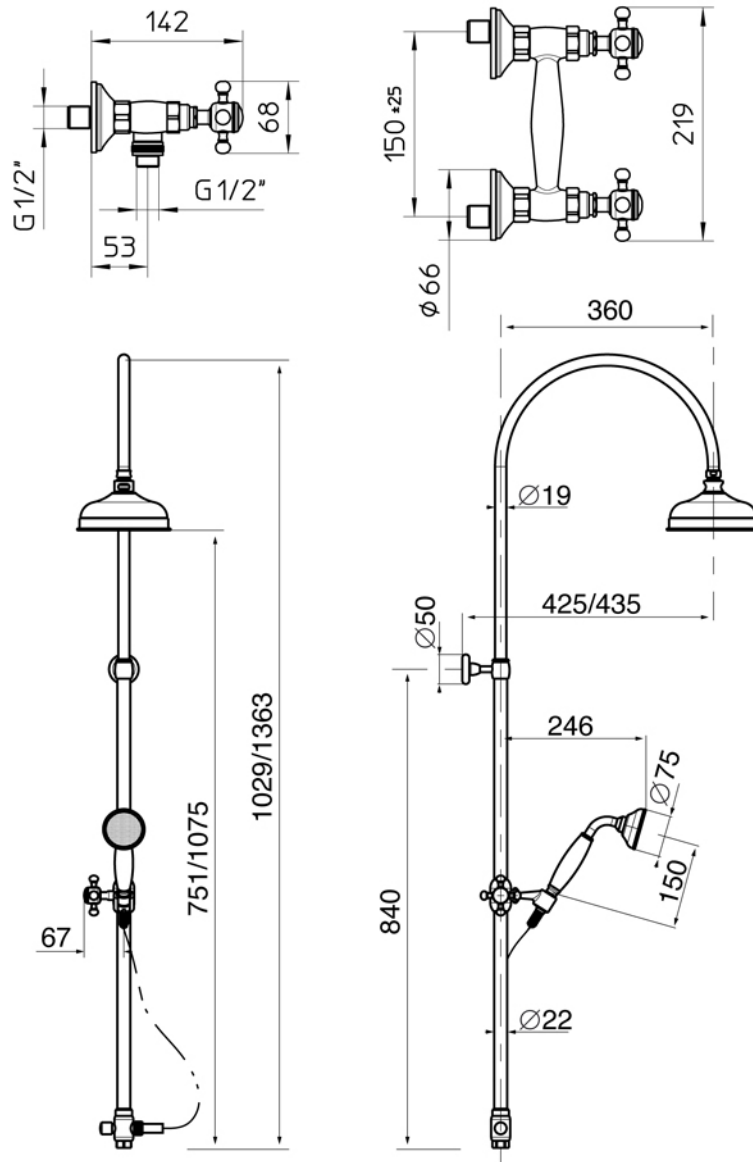

Vm 9 13 19 23 27
Kg/cm² 0,5 1 2 3 4

ASCOT Collection	
Code	Description
8766-C 8767-I/N/O/OR 8767-B/ND/R	Ascot external shower mixer Chrome Incalux, Nickel, Dark Gold, Rose Gold Bronze, Dark Nickel, Copper
8710-C 8711-I/N/O/OR 8711-B/ND/R	Exposed riser pipe kit Chrome Incalux, Nickel, Dark Gold, Rose Gold Bronze, Dark Nickel, Copper
8720-C 8721-I/N/O/OR 8721-B/ND/R	Exposed diverter with cradle and handshower Chrome Incalux, Nickel, Dark Gold, Rose Gold Bronze, Dark Nickel, Copper

GH
GENTRY HOME

Verona - Italy
tel. +39 045 8006917
fax. +39 045 8020111
gentry-home.com

ASCOT Collection	
Code	Description
0113-C 0114-I/N/O/OR 0114-B/ND/R	Shower rose 20 cm Chrome Incalux, Nickel, Dark Gold, Rose Gold Bronze, Dark Nickel, Copper

GH
GENTRY HOME

Verona - Italy
tel. +39 045 8006917
fax. +39 045 8020111
gentry-home.com

ASCOT Collection	
Code	Description
0115-C 0116-I/N/O/OR 0116-B/ND/R	Shower rose 30 cm Chrome Incalux, Nickel, Dark Gold, Rose Gold Bronze, Dark Nickel, Copper