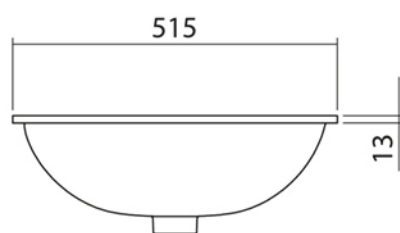

VICTORIAN Collection	
Code	Description
2010 OLD2010	<b>Undermounted basin 480 mm</b> White Old White
GRDN2010 OSBR2010	<b>Decorated</b> Garden Pattern Blue Pattern

Verona - Italy  
tel. +39 045 8006917  
fax. +39 045 8020111  
gentry-home.com

VICTORIAN Collection	
Code	Description
2009 OLD2009	<b>Undermounted basin 440 mm</b> White Old White
GRDN2009 OSBR2009	<b>Decorated</b> Garden Pattern Blue Pattern

Verona - Italy  
 tel. +39 045 8006917  
 fax. +39 045 8020111  
 gentry-home.com