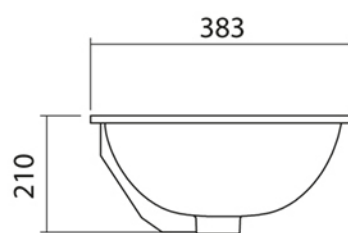

VICTORIAN Collection	
Code	Description
2010 OLD2010	<b>Undermounted basin 480 mm</b> White Old White
GRDN2010 OSBR2010	<b>Decorated</b> Garden Pattern Blue Pattern

Verona - Italy  
tel. +39 045 8006917  
fax. +39 045 8020111  
gentry-home.com

VICTORIAN Collection	
Code	Description
2009 OLD2009	<b>Undermounted basin 440 mm</b> White Old White
GRDN2009 OSBR2009	<b>Decorated</b> Garden Pattern Blue Pattern

Verona - Italy  
 tel. +39 045 8006917  
 fax. +39 045 8020111  
 gentry-home.com