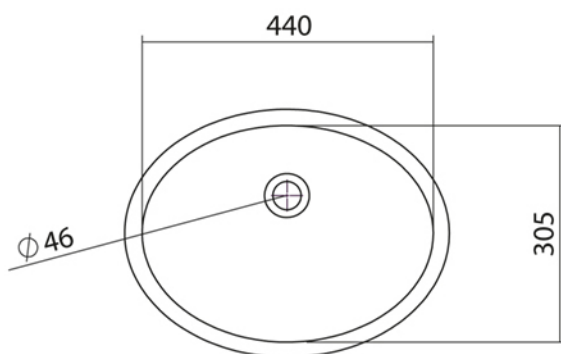

VICTORIAN Collection	
Code	Description
2010 OLD2010	<b>Undermounted basin 480 mm</b> White Old White
GRDN2010 OSBR2010	<b>Decorated</b> Garden Pattern Blue Pattern

Verona - Italy  
tel. +39 045 8006917  
fax. +39 045 8020111  
gentry-home.com

VICTORIAN Collection	
Code	Description
2009 OLD2009	<b>Undermounted basin 440 mm</b> White Old White
GRDN2009 OSBR2009	<b>Decorated</b> Garden Pattern Blue Pattern

Verona - Italy  
 tel. +39 045 8006917  
 fax. +39 045 8020111  
 gentry-home.com