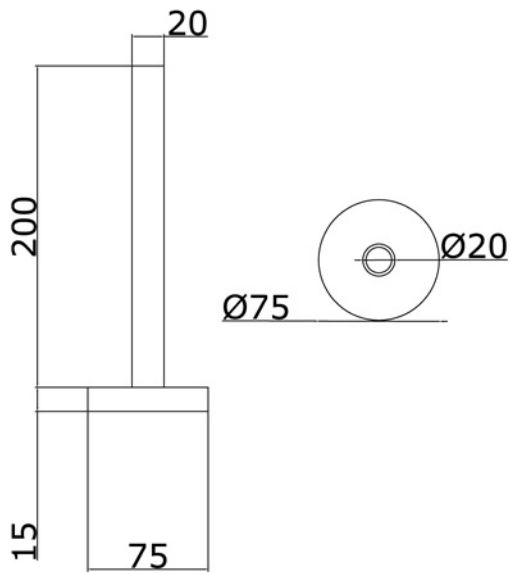

W 410
Kcal/h 353

posizione attacco
versione elettrica
su richiesta

Collection TERMOARREDO	
Code	Description
9102-C 9103-I/N/B 9103-O/ND	<p>Green Park 3 towel warmer 1575x675 mm (410 W - 353 Kcal/h t 50°)</p> <p>Chrome Incalux, Nickel, Bronze Gold, Dark Nickel</p>

Tavarnelle - Barberino, Firenze
 tel. +39 0558071159-190
 fax. +39 0558071185
 gentry-home.com

Collection TERMOARREDO	
Code	Description
9127-C 9128-I/N/B 9128-O/ND	Valves (pair) Chrome Incalux, Nickel, Bronze Gold, Dark Nickel Fittings available 12/14/16 copper 12/14/16 covered
9126	Electrical element complete with thermostatic control