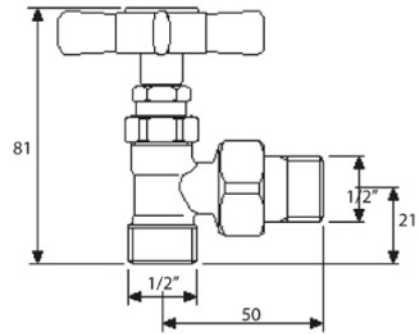

W 410
Kcal/h 353

posizione attacco
versione elettrica
su richiesta

Collection TERMOARREDO	
Code	Description
9102-C 9103-I/N/B 9103-O/ND	<p>Green Park 3 towel warmer 1575x675 mm (410 W - 353 Kcal/h t 50°)</p> <p>Chrome Incalux, Nickel, Bronze Gold, Dark Nickel</p>

Tavarnelle - Barberino, Firenze
 tel. +39 0558071159-190
 fax. +39 0558071185
 gentry-home.com

Collection TERMOARREDO	
Code	Description
9127-C 9128-I/N/B 9128-O/ND	Valves (pair) Chrome Incalux, Nickel, Bronze Gold, Dark Nickel Fittings available 12/14/16 copper 12/14/16 covered
9126	Electrical element complete with thermostatic control