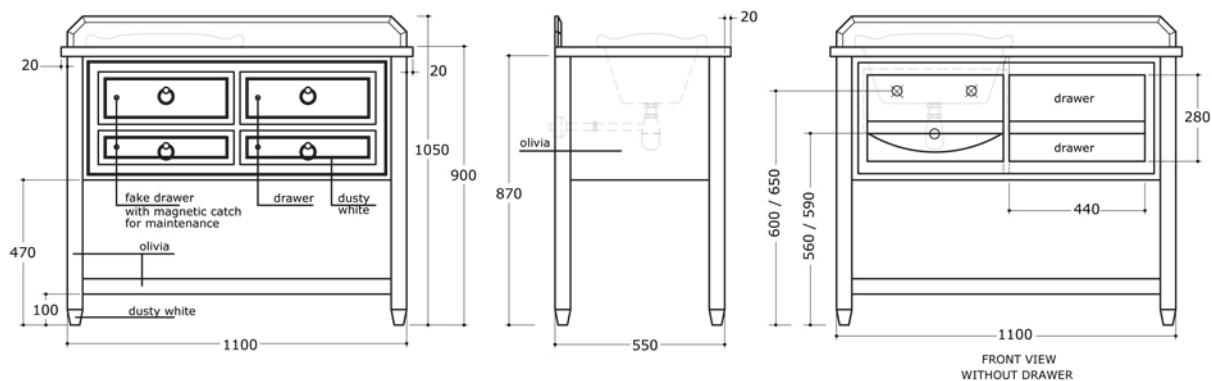

marble detail

TOP VIEW

FRONT VIEW WITHOUT DRAWER

FURNITURE Collection	
Code	Description
3170 3170-CA 3170-MA 3170-DE 3170-BL 3170-CT	<b>Dustin bathroom cabinet decapè decoration (1140x570)</b>  Without marble top White Carrara Marble Black Marquina Marble Dark Emperador Marble Absolute Black Marble Canaletto Marble
2012 GRDN2012	<b>Victorian inset basin</b> White Garden Pattern