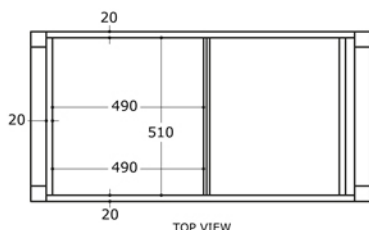

marble detail

TOP VIEW

FRONT VIEW WITHOUT DRAWER

FURNITURE Collection	
Code	Description
3170 3170-CA 3170-MA 3170-DE 3170-BL 3170-CT	<b>Dustin bathroom cabinet decapè decoration (1140x570)</b>  Without marble top White Carrara Marble Black Marquina Marble Dark Emperador Marble Absolute Black Marble Canaletto Marble
2012 GRDN2012	<b>Victorian inset basin</b> White Garden Pattern