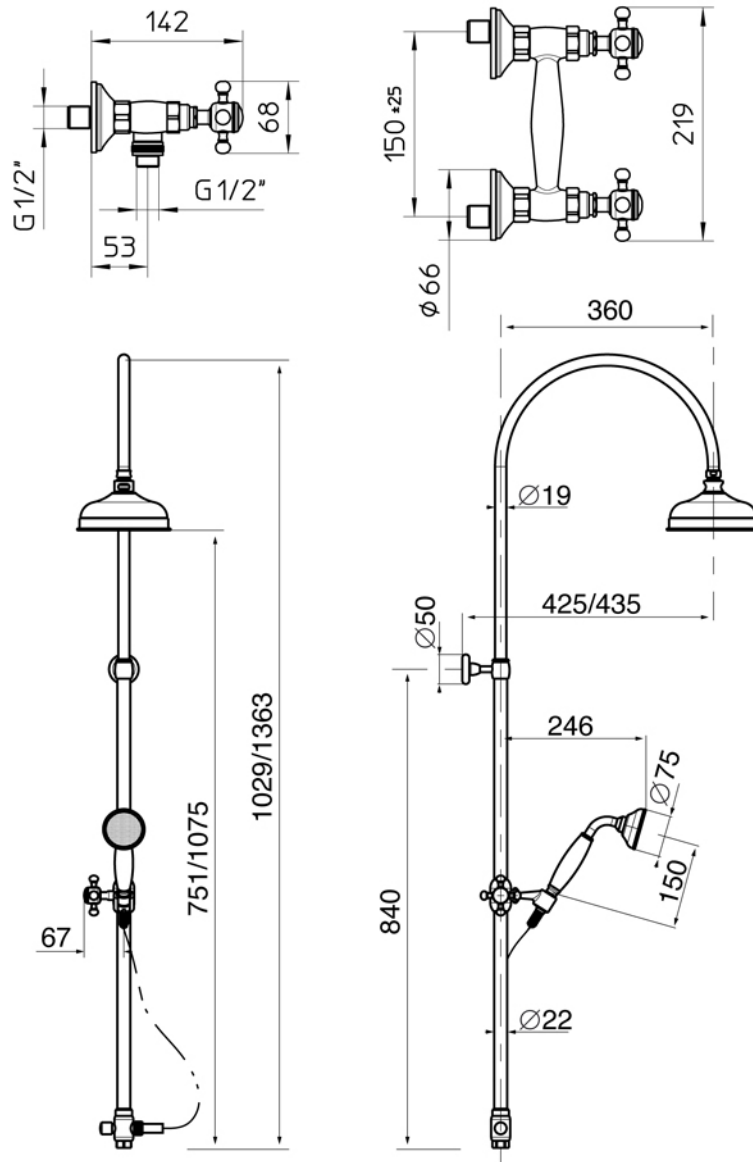

Vm 9 13 19 23 27
Kg/cm² 0,5 1 2 3 4

CHELSEA Collection	
Code	Description
8128-C 8129-I/N/O/OR 8129-B/ND/R	Chelsea external shower mixer Chrome Incalux, Nickel, Dark Gold, Rose Gold Bronze, Dark Nickel, Copper
8710-C 8711-I/N/O/OR 8711-B/ND/R	Exposed riser pipe kit Chrome Incalux, Nickel, Dark Gold, Rose Gold Bronze, Dark Nickel, Copper
8720-C 8721-I/N/O/OR 8721-B/ND/R	Exposed diverter with cradle and handshower Chrome Incalux, Nickel, Dark Gold, Rose Gold Bronze, Dark Nickel, Copper

GH
GENTRY HOME

Verona - Italy
tel. +39 045 8006917
fax. +39 045 8020111
gentry-home.com

CHELSEA Collection	
Code	Description
0113-C 0114-I/N/O/OR 0114-B/ND/R	Shower rose 20 cm Chrome Incalux, Nickel, Dark Gold, Rose Gold Bronze, Dark Nickel, Copper

Verona - Italy
tel. +39 045 8006917
fax. +39 045 8020111
gentry-home.com

CHELSEA Collection	
Code	Description
0115-C 0116-I/N/O/OR 0116-B/ND/R	Shower rose 30 cm Chrome Incalux, Nickel, Dark Gold, Rose Gold Bronze, Dark Nickel, Copper