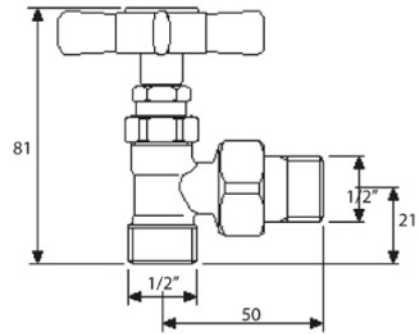

Collection TERMOARREDO	
Code	Description
9060-C 9061-I/N/B 9061-O/ND	Angel towel warmer 675x970 mm (430 W - 380 Kcal/h t 50°) Chrome Incalux, Nickel, Bronze Gold, Dark Nickel

Tavarnelle - Barberino, Firenze
 tel. +39 0558071159-190
 fax. +39 0558071185
 gentry-home.com

Collection TERMOARREDO	
Code	Description
9127-C 9128-I/N/B 9128-O/ND	Valves (pair) Chrome Incalux, Nickel, Bronze Gold, Dark Nickel Fittings available 12/14/16 copper 12/14/16 covered
9126	Electrical element complete with thermostatic control