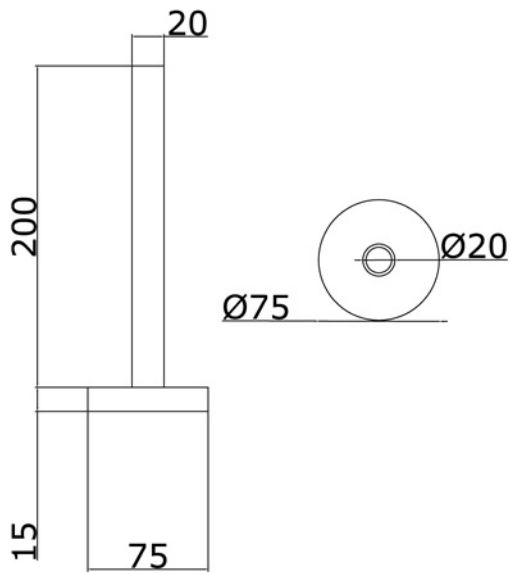

Collection TERMOARREDO	
Code	Description
9060-C 9061-I/N/B 9061-O/ND	Angel towel warmer 675x970 mm (430 W - 380 Kcal/h t 50°) Chrome Incalux, Nickel, Bronze Gold, Dark Nickel

Tavarnelle - Barberino, Firenze
 tel. +39 0558071159-190
 fax. +39 0558071185
 gentry-home.com

Collection TERMOARREDO	
Code	Description
9127-C 9128-I/N/B 9128-O/ND	Valves (pair) Chrome Incalux, Nickel, Bronze Gold, Dark Nickel Fittings available 12/14/16 copper 12/14/16 covered
9126	Electrical element complete with thermostatic control