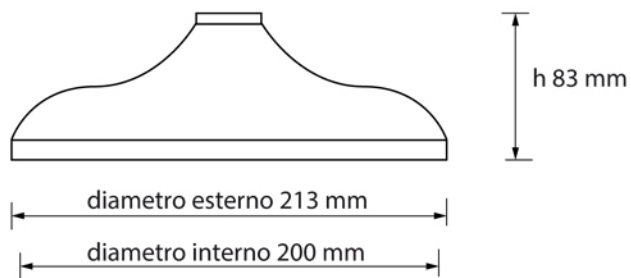

CHOPIN WHITE Collection	
Code	Description
12045-C 12046-I/N/O/OR 12046-B/ND/R	Chopin White external shower mixer Chrome Incalux, Nickel, Dark Gold, Rose Gold Bronze, Dark Nickel, Copper
8710-C 8711-I/N/O/OR 8711-B/ND/R	Exposed riser pipe kit Chrome Incalux, Nickel, Dark Gold, Rose Gold Bronze, Dark Nickel, Copper
8720-C 8721-I/N/O/OR 8721-B/ND/R	Exposed diverter with cradle and handshower Chrome Incalux, Nickel, Dark Gold, Rose Gold Bronze, Dark Nickel, Copper

Verona - Italy
 tel. +39 045 8006917
 fax. +39 045 8020111
 gentry-home.com

CHOPIN WHITE Collection	
Code	Description
0113-C 0114-I/N/O/OR 0114-B/ND/R	Shower rose 20 cm Chrome Incalux, Nickel, Dark Gold, Rose Gold Bronze, Dark Nickel, Copper