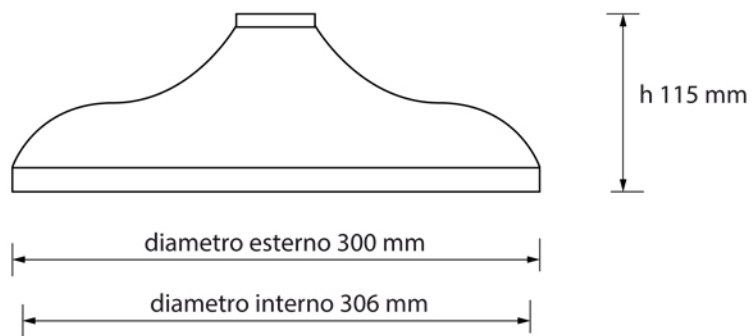

CHOPIN WHITE Collection	
Code	Description
0115-C 0116-I/N/O/OR 0116-B/ND/R	Shower rose 30 cm Chrome Incalux, Nickel, Dark Gold, Rose Gold Bronze, Dark Nickel, Copper

Verona - Italy
tel. +39 045 8006917
fax. +39 045 8020111
gentry-home.com