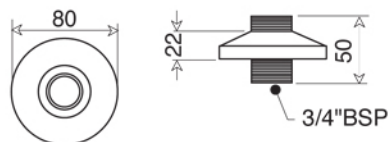

fissaggio a muro

BERKELEY Collection	
Code	Description
8360-C 8361-I/N/O/OR 8361-B/ND/R	<p>Berkeley wall mounted bath mixer White Chrome Incalux, Nickel, Dark Gold, Rose Gold Bronze, Dark Nickel, Copper</p>
8360-B-C 8361B-I/N/O/OR 8361B-B/ND/R	<p>Black Chrome Incalux, Nickel, Dark Gold, Rose Gold Bronze, Dark Nickel, Copper</p>